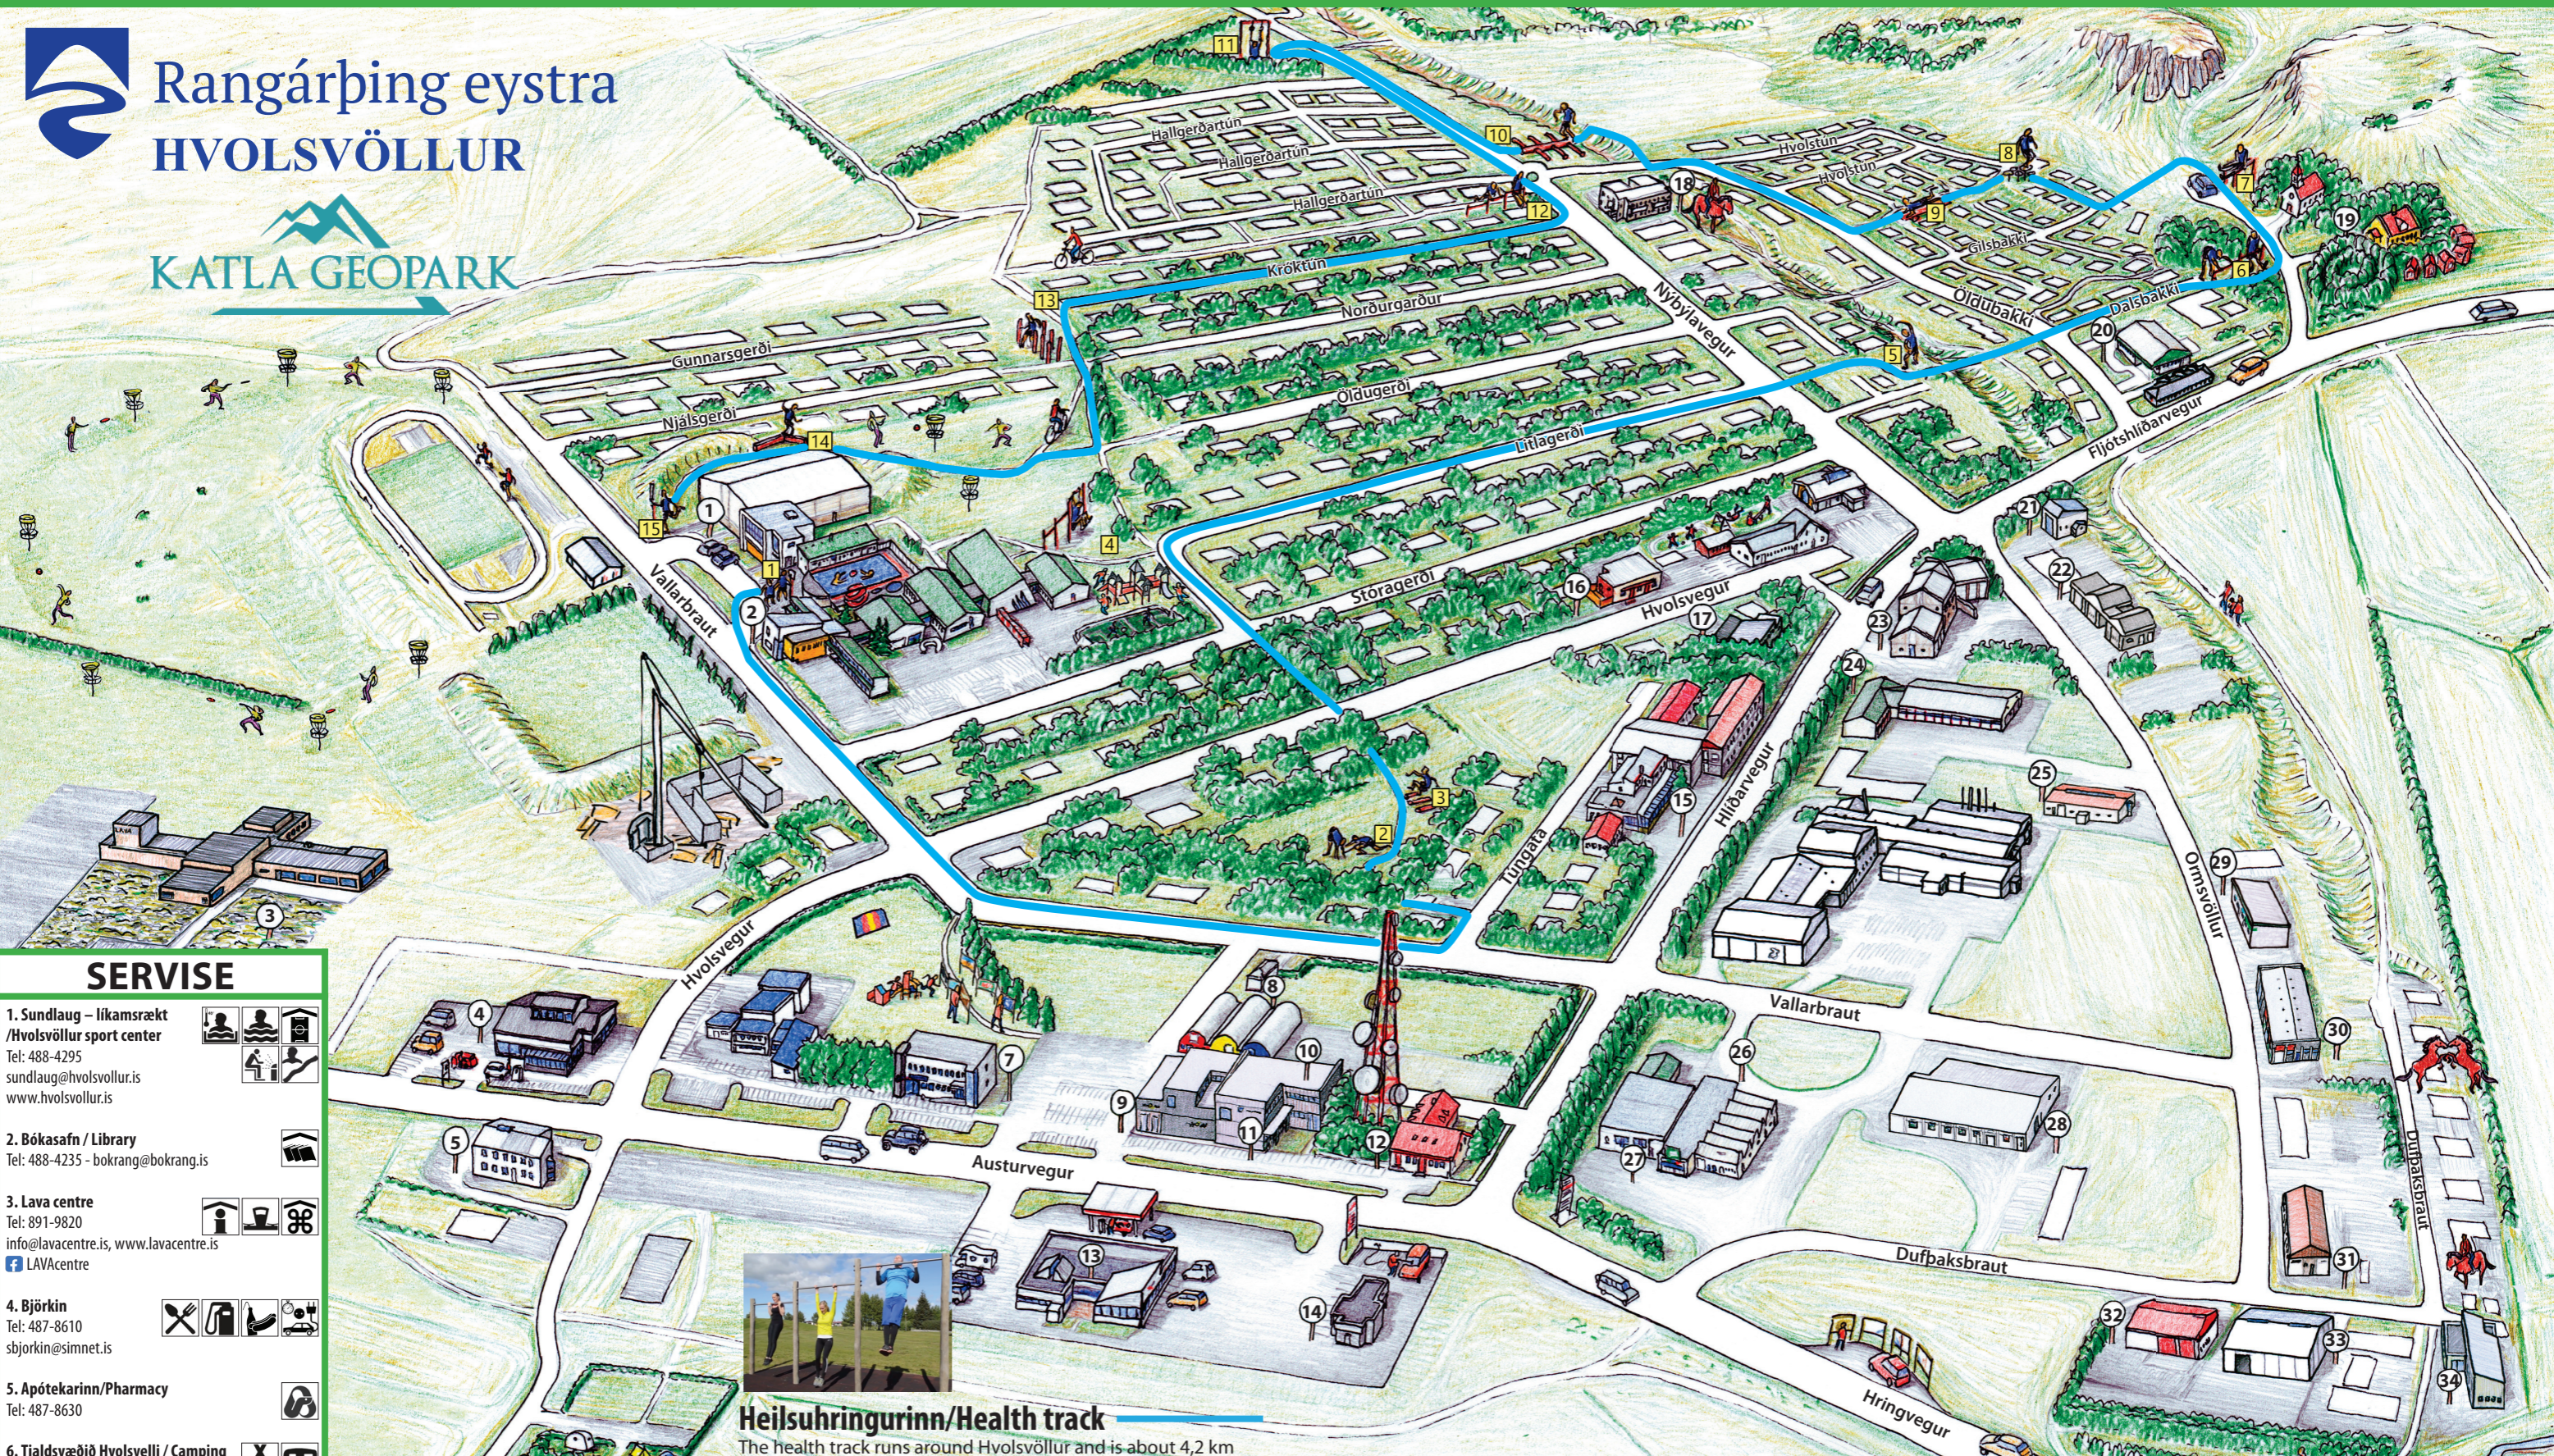

Rangárþing eystra
HVOLSVÖLLUR

KATLA GEOPARK

SERVICE

1. Sundlaug – líkamsrækt /Hvolsvöllur sport center
  Tel: 488-4295
  sundlaug@hvolsvollur.is
  www.hvolsvollur.is
2. Bókasafn / Library
  Tel: 488-4235 - bokrang@bokrang.is
3. Lava centre
  Tel: 891-9820
  info@lavacentre.is, www.lavacentre.is
  LAVACentre
4. Björkin
  Tel: 487-8610
  sbjorkin@simnet.is
5. Apótekarinn/Pharmacy
  Tel: 487-8630
6. Tjaldsvæðið Hvolsvelli / Camping
  Tel: 866-8945
  astahalla@gmail.com
7. Landsbankinn/Bank
  Tel: 410-4182
7. Sýslumaður/District Commissioner
  Tel: 458-2800
8. Una – Local products
  Tel: 544-5455
  sveitabudinuna@gmail.com, sveitabudinuna.com
  Sveitabúðin UNA – UNA Local Product
9. Krónan / Grocery store
  Tel: 585-5700 - www.kronan.is

Heilsuhringurinn/Health track

The health track runs around Hvolsvöllur and is about 4,2 km with 15 station all around the town. These stations all have different equipment and exercise. The first station is located by the Swimming pool.

10. Rangárþing eystra/Municipality office
  Tel: 488-4200 - www.hvolsvollur.is
  Rangárþing eystra
11. Ísbúðin Valdís/ Ice cream shop
  Tel: 768-8601 - Sveitavaldis@gmail.com
  Ísbúðin Valdís Hvolsvelli
12. Eldstö Art Café /Handverk og Gistiheimili - Tel: 691-3033
  eldsto@eldsto.is, www.eldsto.is
  Eldstö Art Café / Restaurant

13. N1 Hlíðarendi
  Tel: 487-8197
14. Vínúðin /Liquor store
  Tel: 487-8198 - www.atvr.is
15. Hótel Hvolsvöllur
  Tel: 487-8050
  info@hotelhvolsvollur.is
  www.hotelhvolsvollur.is

16. Gallerý Pizza
  Tel: 487-8440
  Gallerý Pizza
17. Spói Guesthouse
  Tel: 861-8687
  Spoiguesthouse.is, spoiguesthouse@gmail.com
18. Borg apartments
  Tel: 664-5091
  borgapartments@gmail.com
  www.borgapartments.is

19. Ásgarður
  Tel: 487-1440
  asgardur@travelsouth.is, www.asgardurinn.is
20. Heilsugæslan / Doctor
  Tel: 432-2700 - IN EMERGENCY CALL 112
21. Frumherji
  Tel: 570-9211 - www.frumherji.is
22. Southcoast Adventure
  Tel: 867-3535
  info@southadventure.is
  www.southadventure.is
  Southcoast Adventure

23. Lögreglan / Police station
  Tel: 444-2020, 852-3265
  IN EMERGENCY CALL 112
24. Valhalla Restaurant
  S:487-8781
  Valhalla Restaurant
25. Rafverkstæði Ragnars
  Tel: 487-8022 - www.ragnar@rang.is
26. Vélsmiðjan Magni
  Tel: 487-7777

27. Fóðurblandan / agriculture service shop
  Tel: 570-9850 - www.fodur.is
28. SS Búvörur / agriculture service shop
  Tel: 770-5975 - www.buvorur.is
29. Viðskiptaþjónusta Suðurlands / TM tryggingar - Tel: 487-8688 - agustk@tmumbod.is
30. Lifland/agriculture service shop
  Tel: 487-8888 - www.lifland.is
31. Dís Hársnyrtistofa / Hair salon
  Tel: 865-2120 - disharsnyrtistofa@gmail.com
  Dís Hársnyrtistofa

32. Björgunarsveitin Dagrenning/ Search and rescue team
  Tel: 487-8302
  Björgunarsveitin Dagrenning Hvolsvelli
33. Húsmiðjan
  Tel: 525-3790
34. Midgard adventure
  Tel: 578-3370
  Info@midgard.is
  www.midgardadventure.is
  Midgard Base Camp